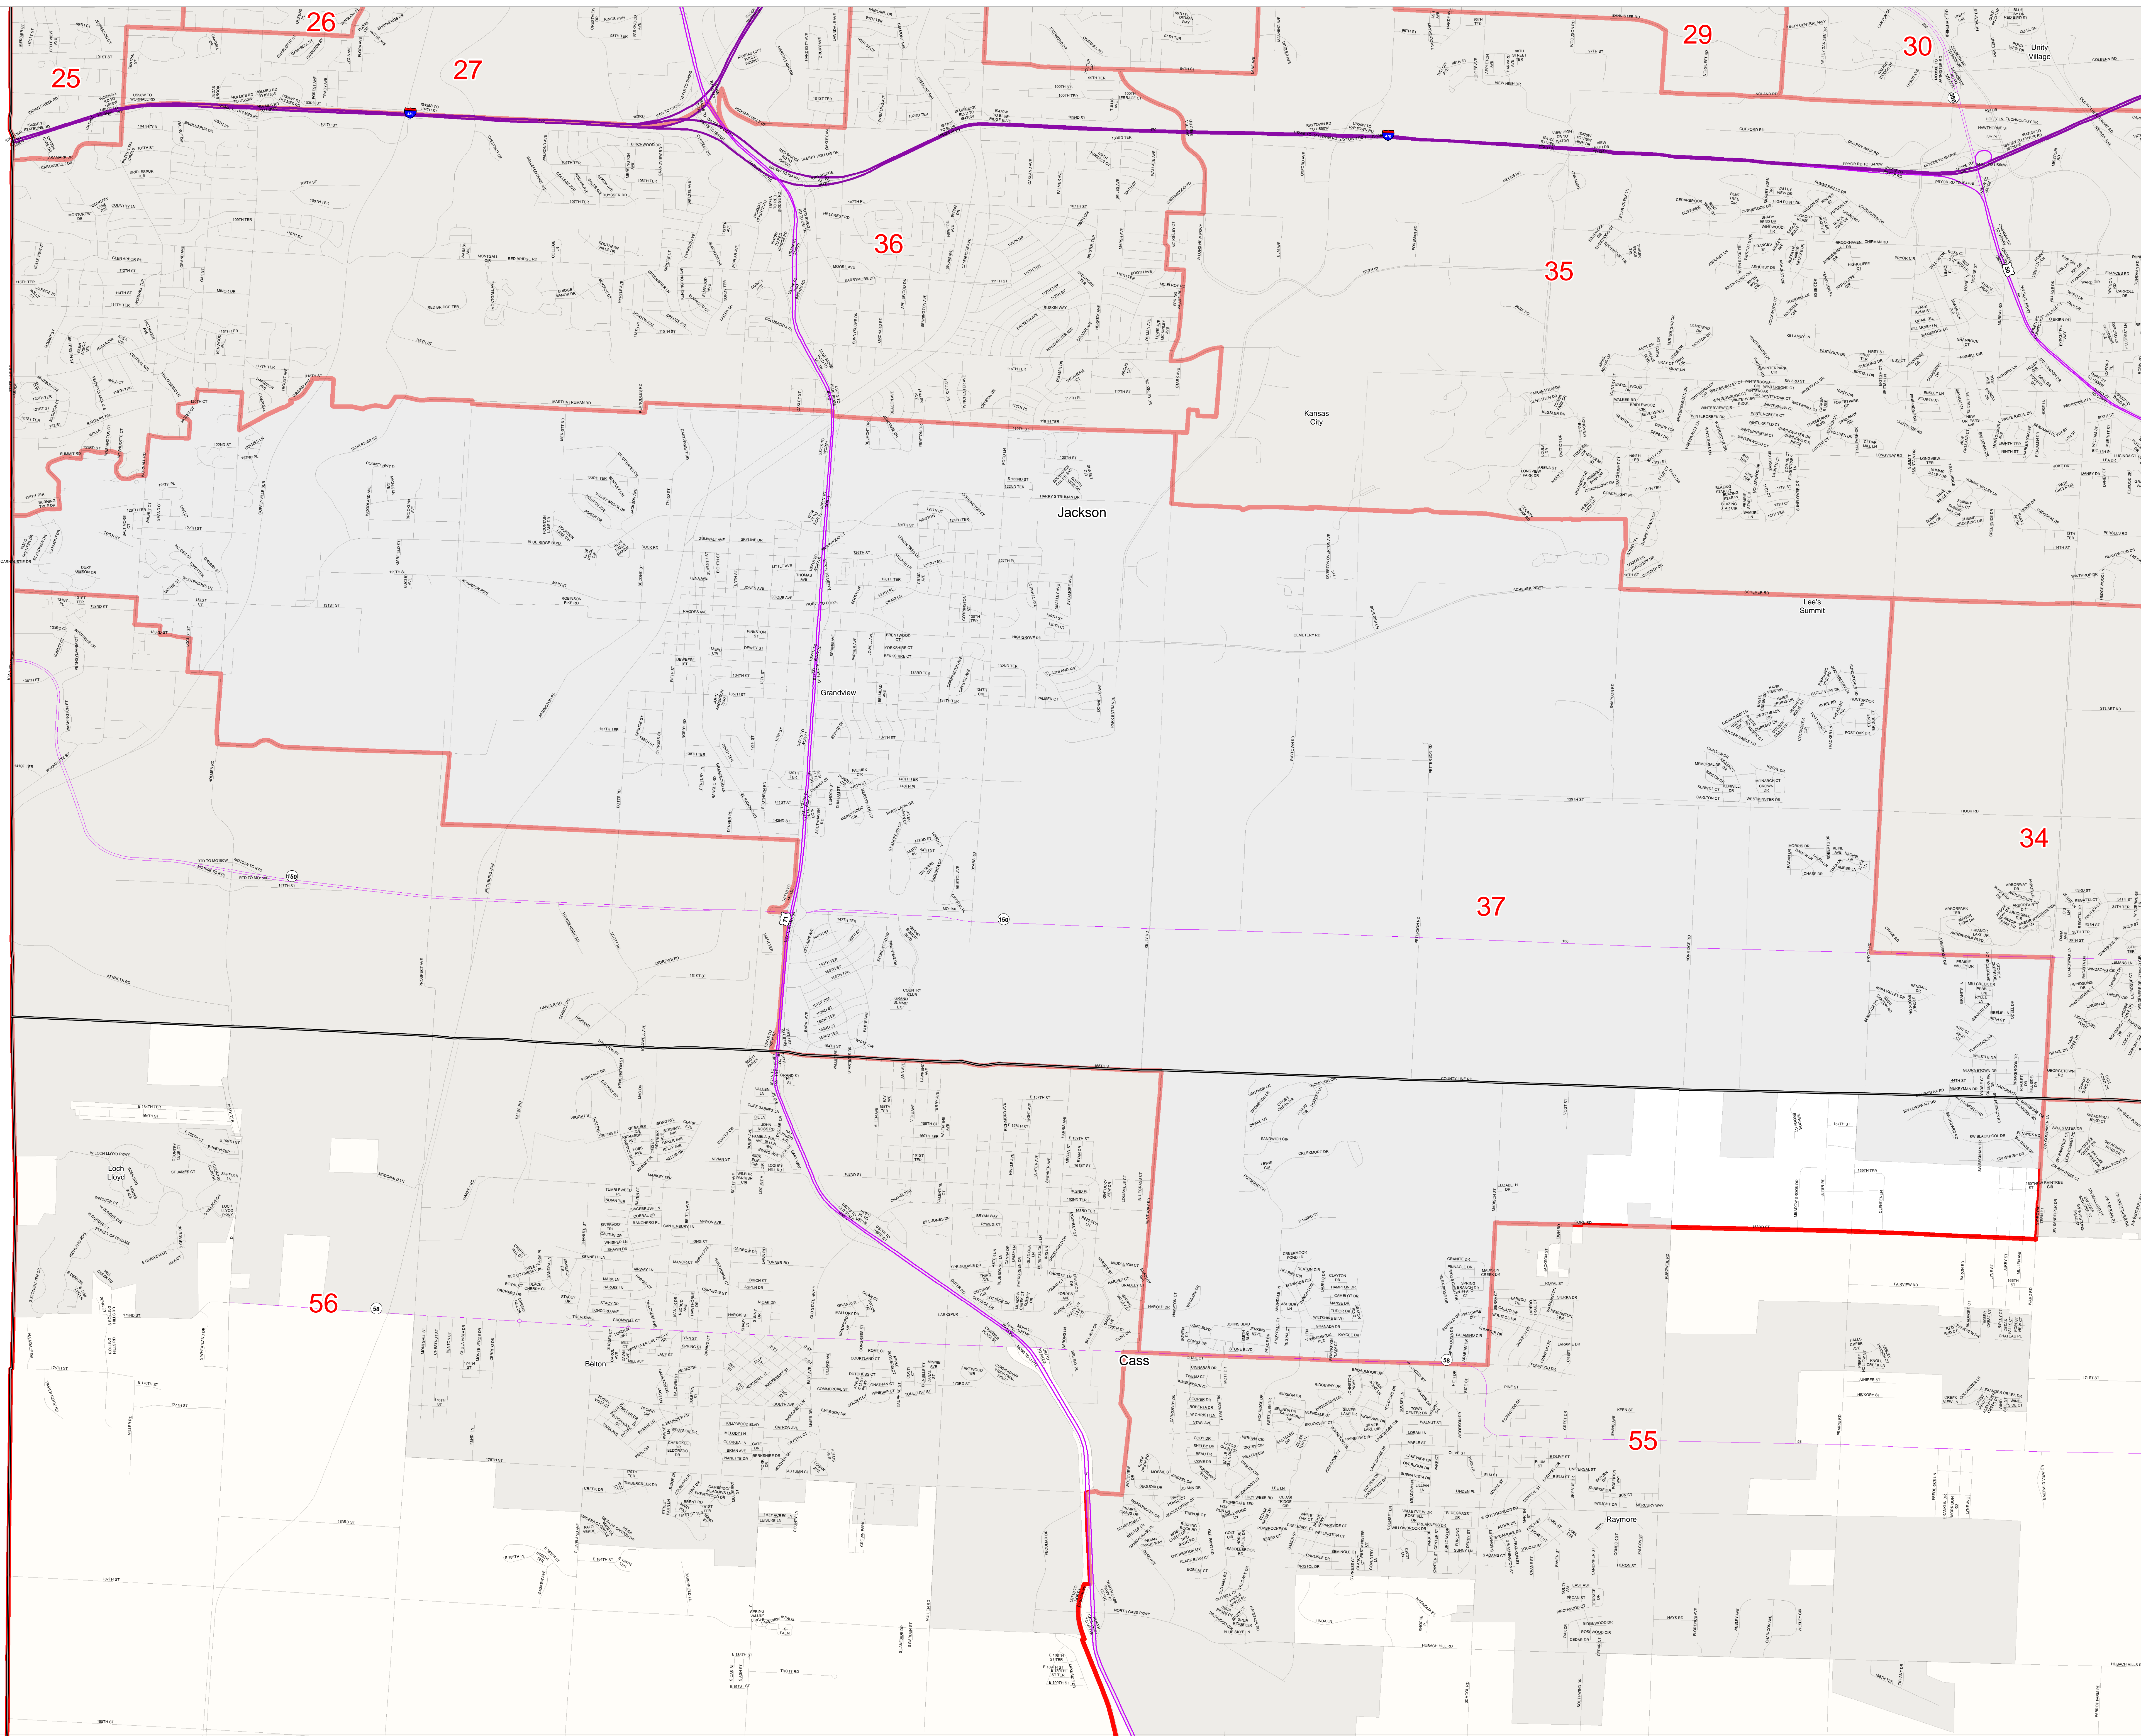

Missouri State House District Number 37

House Apportionment Plan 2011

- Districts
- Counties
- Interstates
- U.S. Highways
- MO Highways
- Streets
- Incorporated Places*
- Area Outside of Featured District